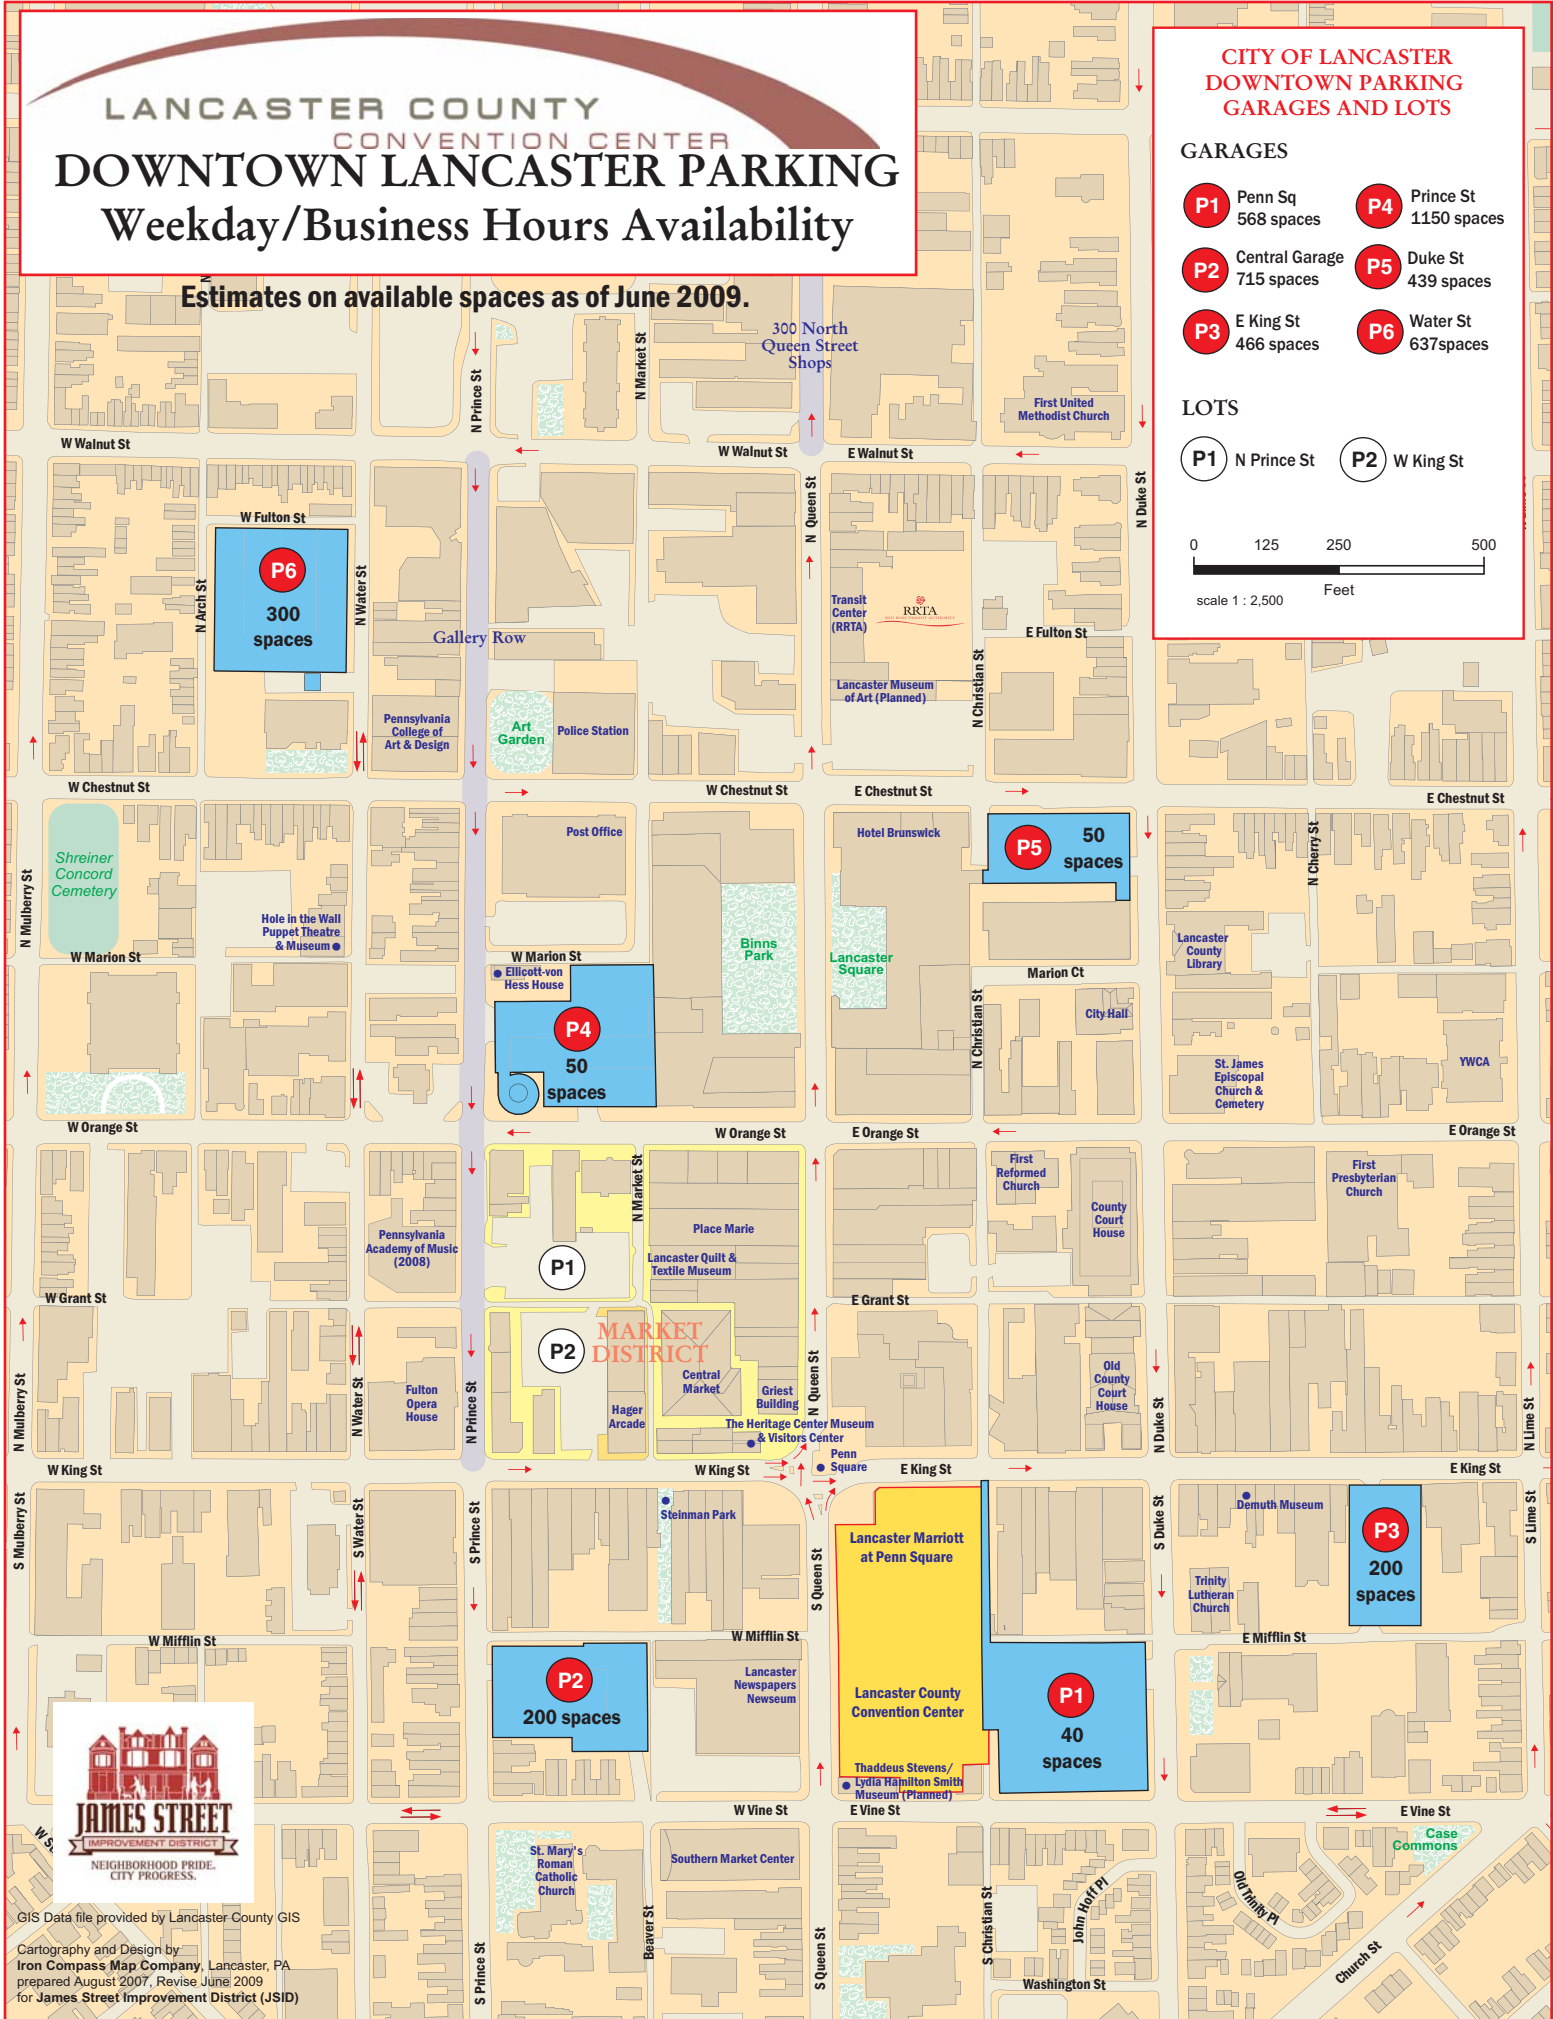

LANCASTER COUNTY CONVENTION CENTER DOWNTOWN LANCASTER PARKING

Weekday/Business Hours Availability

Estimates on available spaces as of June 2009.

CITY OF LANCASTER DOWNTOWN PARKING GARAGES AND LOTS

GARAGES

- P1** Penn Sq
568 spaces
- P2** Central Garage
715 spaces
- P3** E King St
466 spaces
- P4** Prince St
1150 spaces
- P5** Duke St
439 spaces
- P6** Water St
637 spaces

LOTS

- L1** N Prince St
- L2** W King St

GIS Data file provided by Lancaster County GIS
 Cartography and Design by
 Iron Compass Map Company, Lancaster, PA
 prepared August 2007, Revise June 2009
 for James Street Improvement District (JSID)