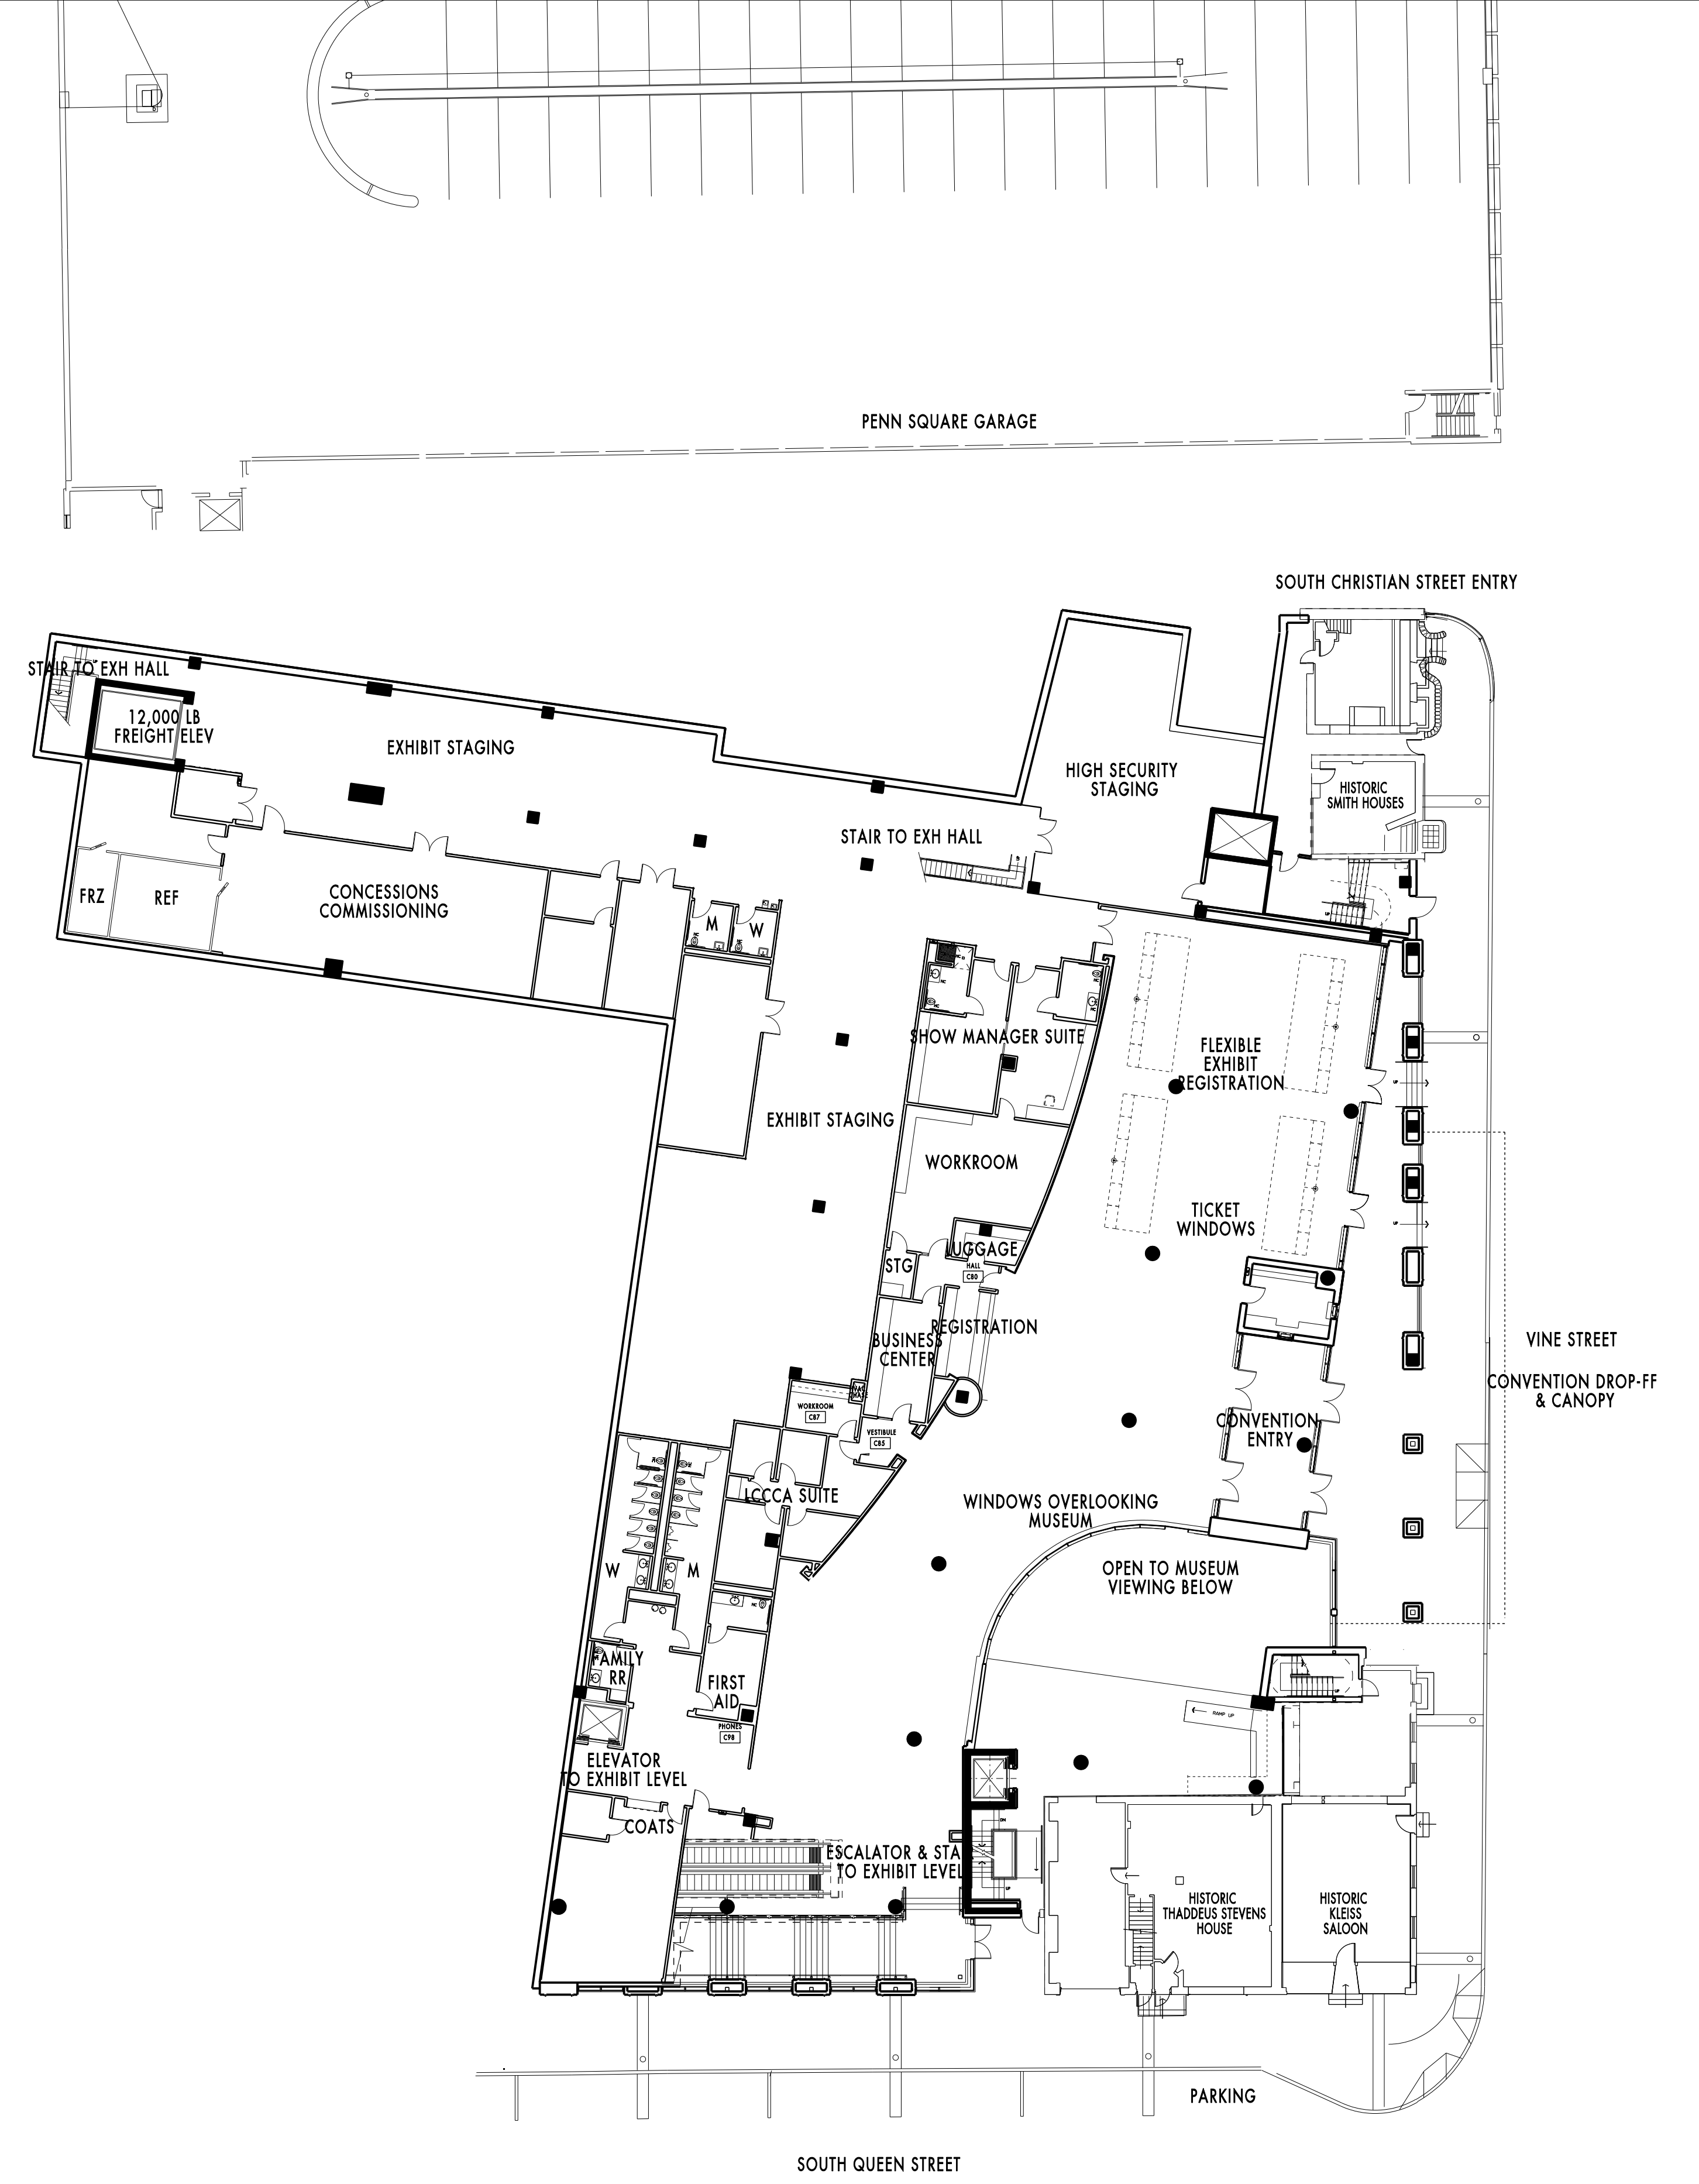

SHOW MANAGER SUITE

MARRIOTT LANCASTER AT PENN SQUARE AND LANCASTER COUNTY CONVENTION CENTER
CONVENTION ENTRY LEVEL